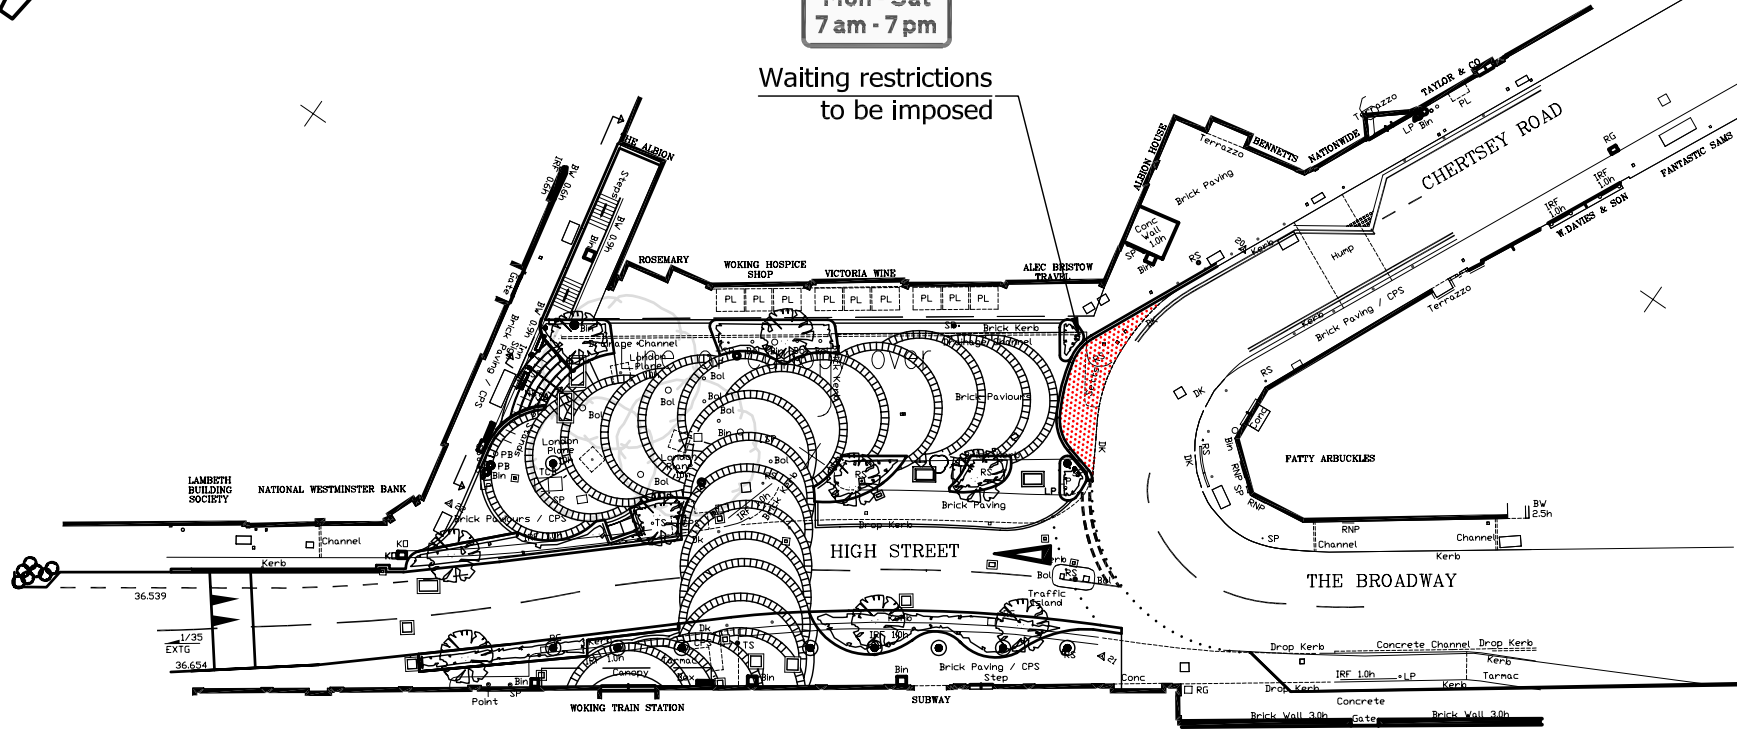

P Mon - Sat
7 am - 7 pm
5 mins
No return
within 1 hour

No loading
Mon - Sat
7 am - 7 pm

Waiting restrictions
to be imposed

Waiting Restriction to be Imposed

Scale 1:500 @ A4

WBCSTN/LCR/Figure 4A